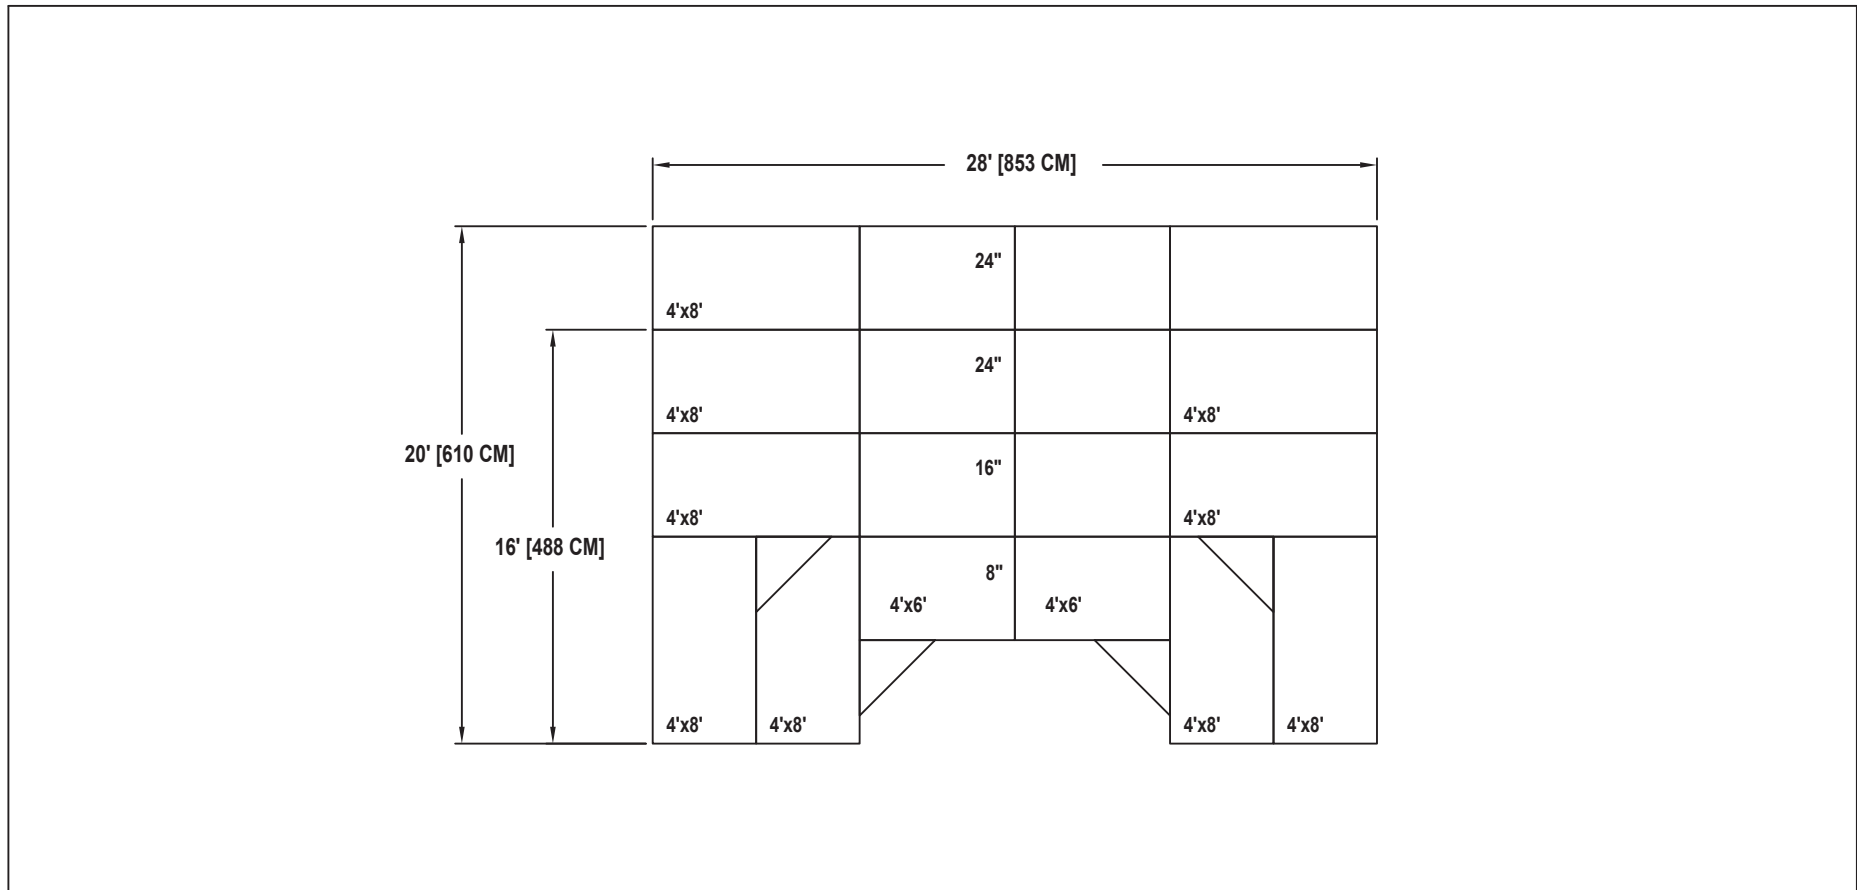

BAND / ORCHESTRA RECTANGULAR RISER SET NO. 115 WITH NO. 11 EXTENSION

SEATING CAPACITY NOT USING THE FLOOR, 36 (SEATS 42 WITH EXTENSION).
SEATING CAPACITY WITH ONE ROW ON THE FLOOR, 40 (SEATS 46 WITH EXTENSION).
SEATING CAPACITY IS BASED ON 32" CHAIR SPACING.